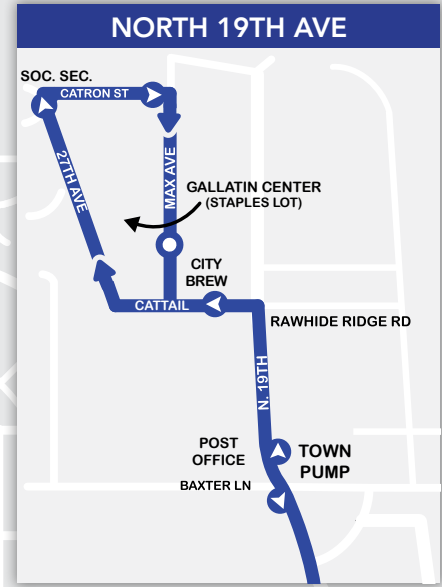

# SATURDAY SERVICE

BLUELINE

YELLOWLINE

ORANGELINE

REDLINE

LEGEND				
DIRECTION	OVERLAP	BUS STOP	COMMON STOP	STOP BOTH DIRECTIONS
TRANSFER POINTS			ROUTES INCLUDED	
DOWNTOWN HUB	GALLATIN VALLEY MALL	MSU-STRAND UNION	BLUELINE	REDLINE
			YELLOWLINE	ORANGELINE

More current schedule information and updates  
 (406) 587-2434 OR [streamlinebus.com](http://streamlinebus.com)