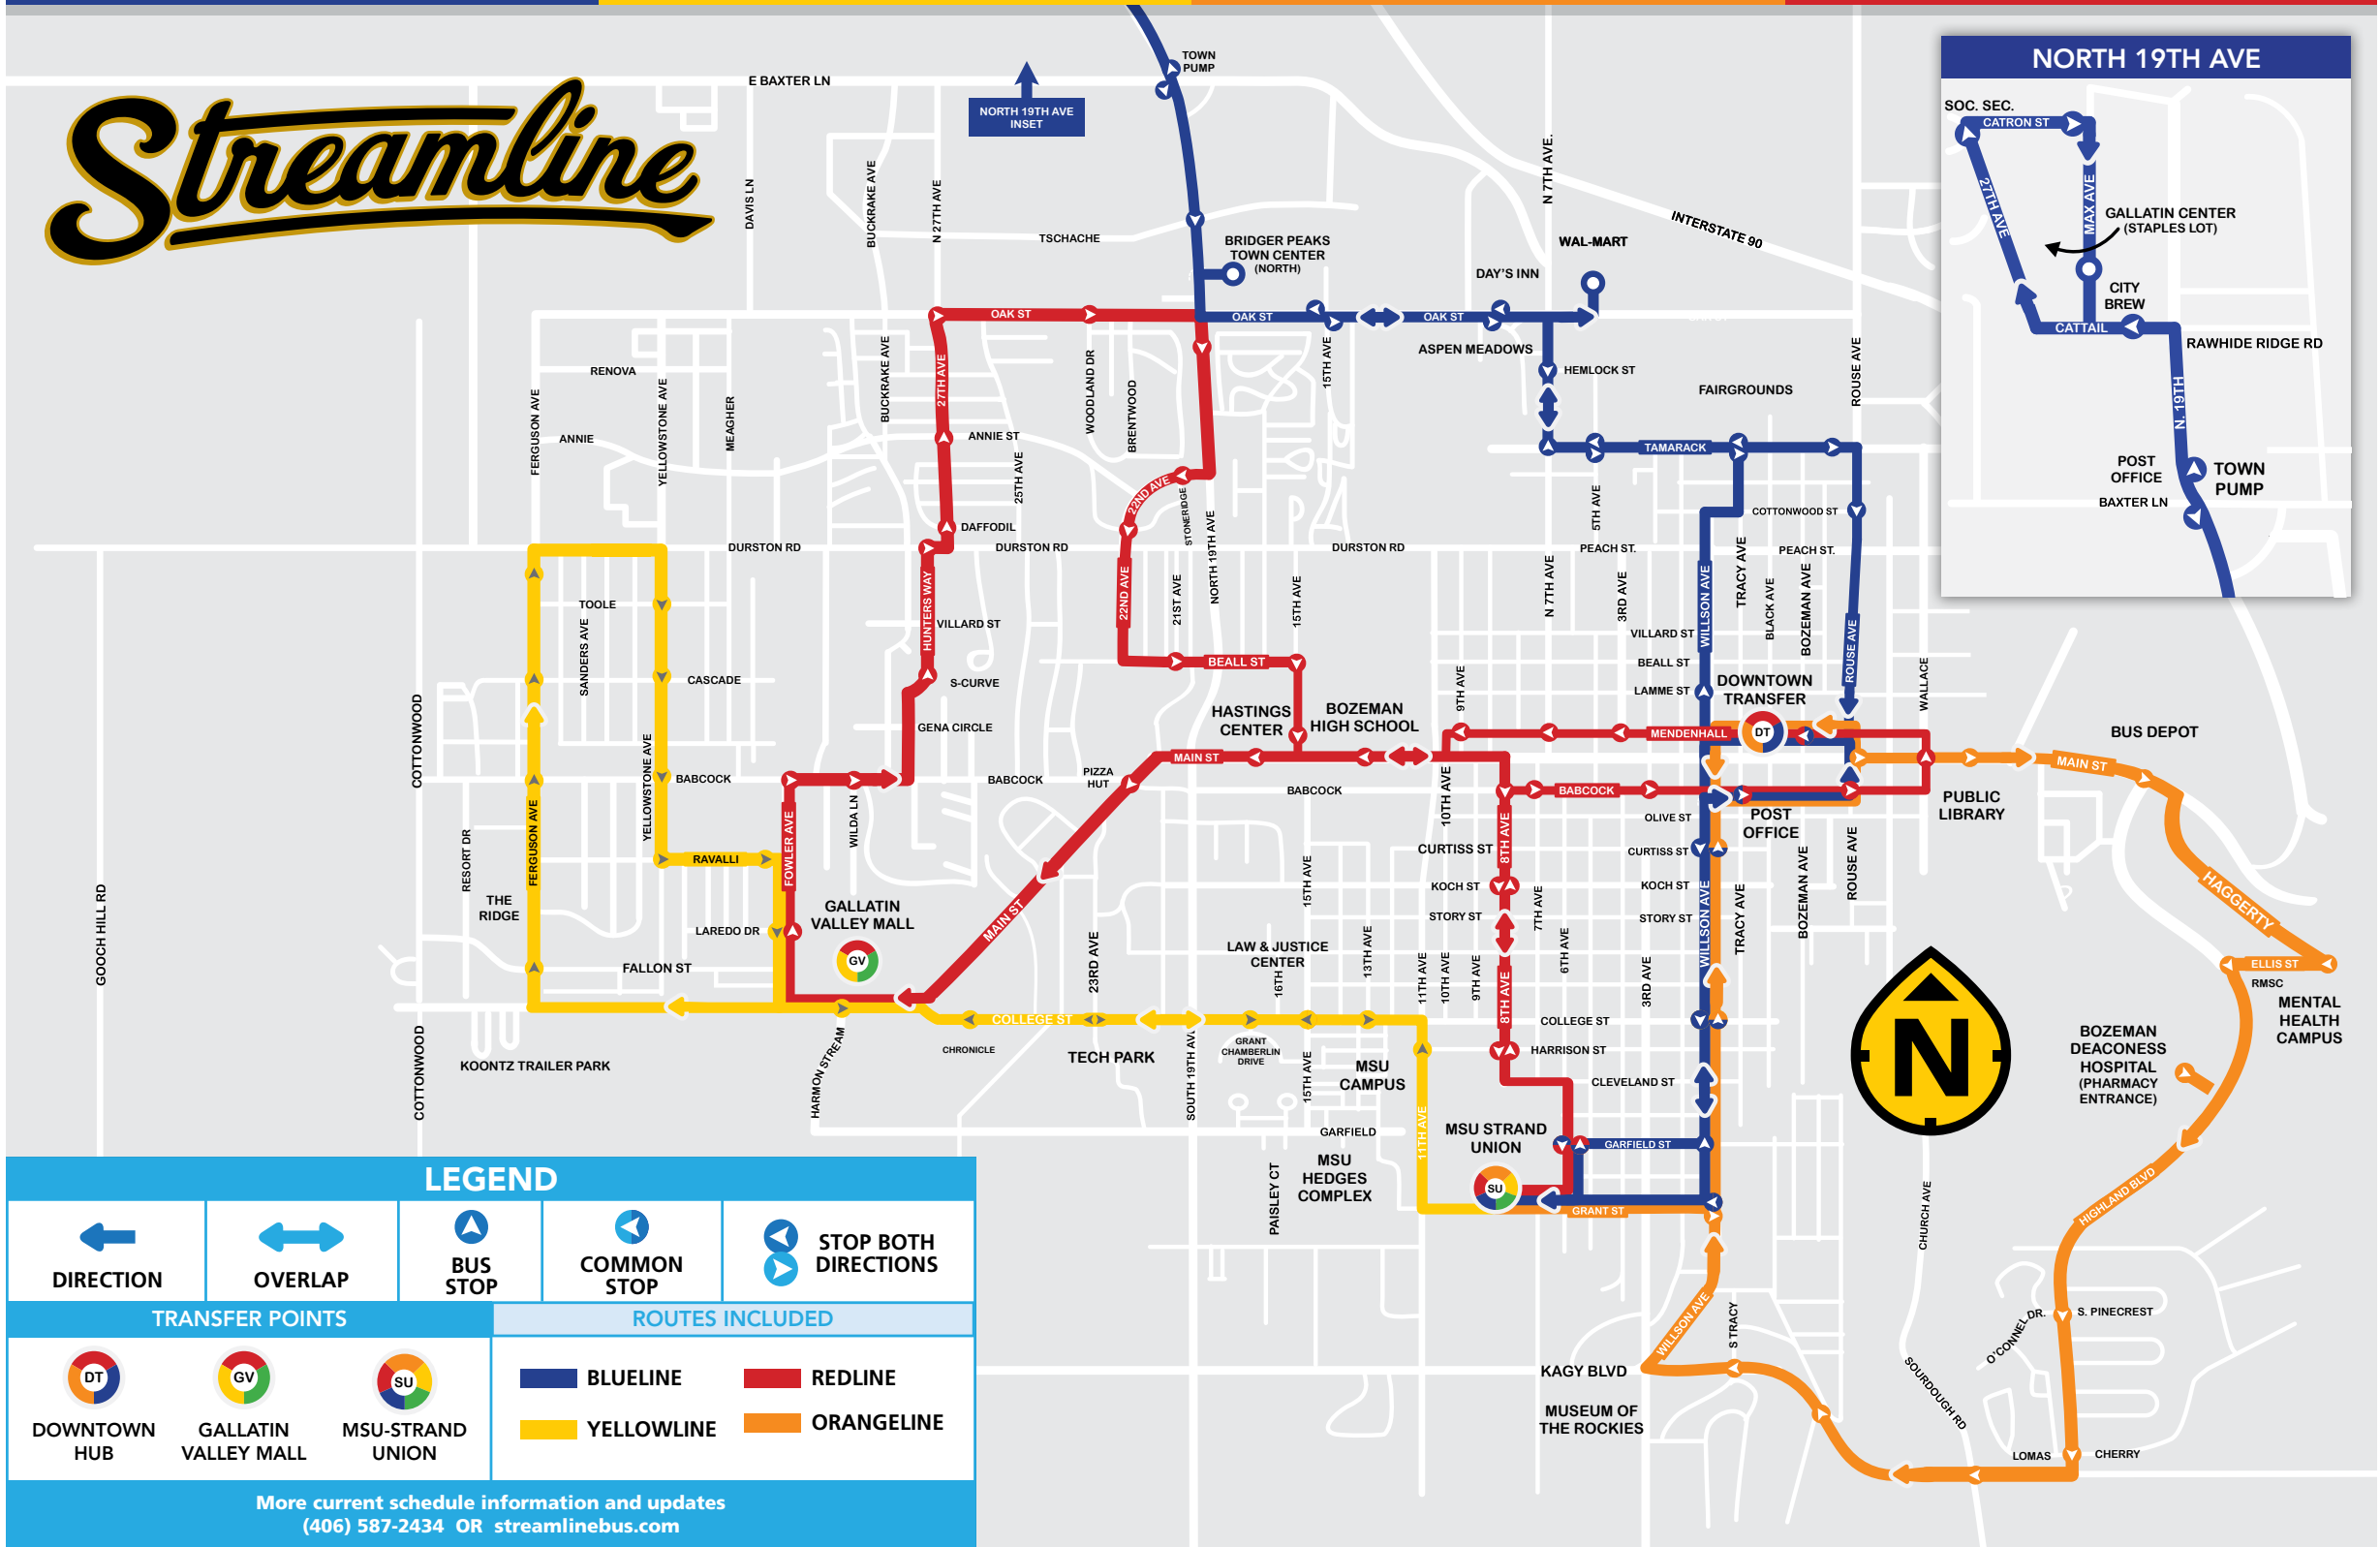

# SATURDAY SERVICE

BLUELINE

YELLOWLINE

ORANGELINE

REDLINE

LEGEND				
DIRECTION	OVERLAP	BUS STOP	COMMON STOP	STOP BOTH DIRECTIONS
TRANSFER POINTS			ROUTES INCLUDED	
DOWNTOWN HUB	GALLATIN VALLEY MALL	MSU-STRAND UNION	BLUELINE	REDLINE
			YELLOWLINE	ORANGELINE

More current schedule information and updates  
 (406) 587-2434 OR [streamlinebus.com](http://streamlinebus.com)